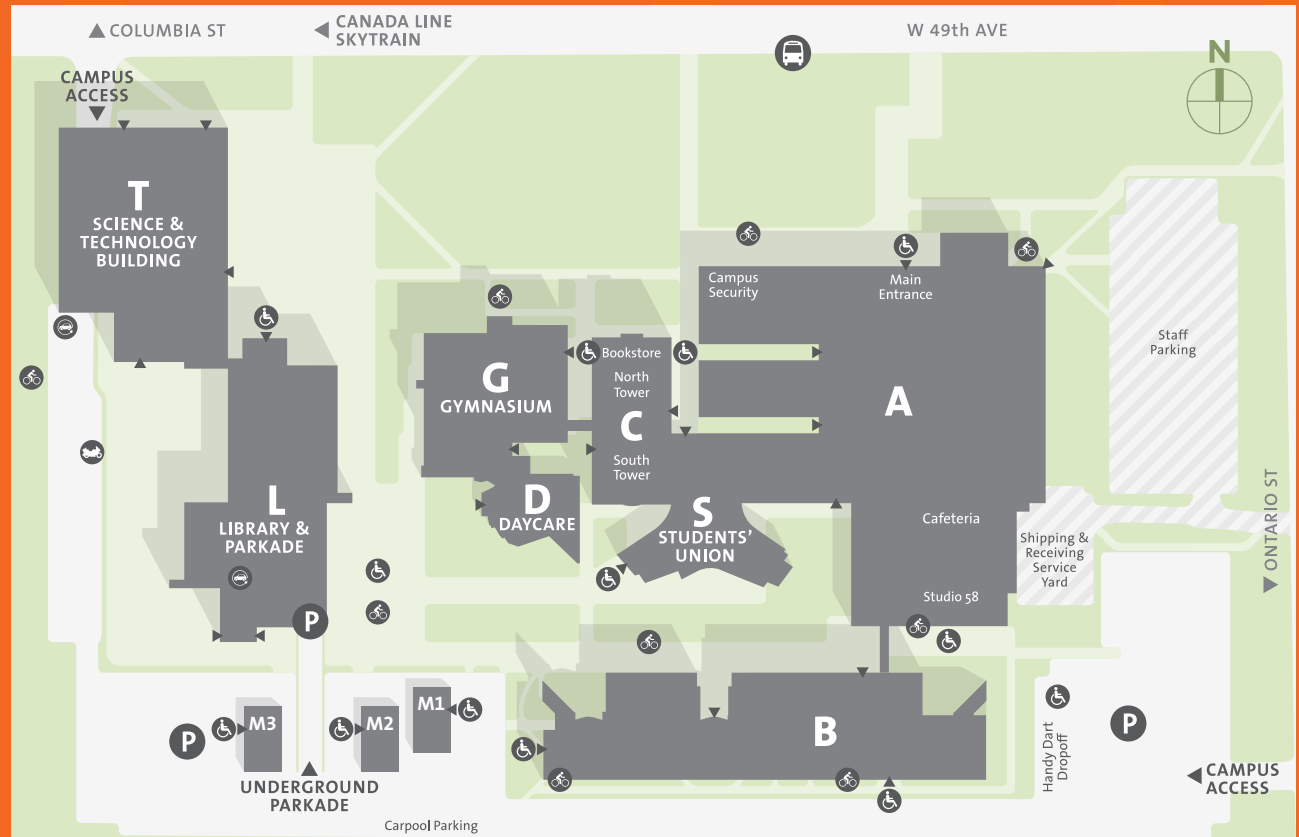

The campus is divided into multiple buildings: Buildings A, B, C, D, G, L, S, and T; and M1, M2, M3. Room numbers are prefixed by the building letter and floor level.

Accessibility Services	B146
Alumni Relations	B Bldg
Athletics & Intramurals	Gym
Anthropology Labs	A234
Audio/Visual Distribution	C265 (South Tower)
Bicycle Repair Shop	S Bldg
Biology Labs	T430, T434, T436, T441, T444
Biology Micro/Molecular Lab	T415
Cafeteria	A Bldg
CAPER-BC	C324-C326 (South Tower)
Chemistry Labs	T530, T532, T538, T540, T550
Child Development Centre (Daycare)	D Bldg
Computing Science & I/S Lab	T215
Communications & Marketing	B Bldg
Continuing Studies	A Bldg Main Entrance
Co-op & Career Development Centre	C121
Counselling	B111

Dave Pearson Native Student Centre	S Bldg
Deans' Offices	B138, B237-241
Design Formation Studios	A101, A108, A109
Division Chairs' Offices	B245d-j
Educational Technology	M3
Employee Lounge	A Bldg Cafeteria
Engagement (Info) Kiosk	A Bldg
Facilities Department	M1
Financial Aid	T Bldg
Fine Arts Studios	A046
Foundation	B Bldg
Geography Labs	A223
Indigenous Education & Services	C140
Indigenous Gathering Space	C140
Health Services/First Aid	B101
Homestay	A117
The Hub - Office for Student Engagement	A140

Human Resources	A350
IT Development	M2
IT Service Desk	Library Main Entrance
International Education	A107
Journalism Labs	A225
Kinesiology Lab	T515
Langara Sushi Café	S Bldg
Langara Students' Union Office	S Bldg
Learning Commons	Library Main Floor
Lecture Halls	A Bldg, T Bldg
Lollipop Moment Café	S Bldg
LSU Health & Dental Plan	S Bldg
LSU Ombudsperson	S Bldg
Math & Stats Activity Centre ..	C209 (North Tower)
Media Rooms	Library
Nursing Simulation Centre	T330, T334
Photography Labs	A277